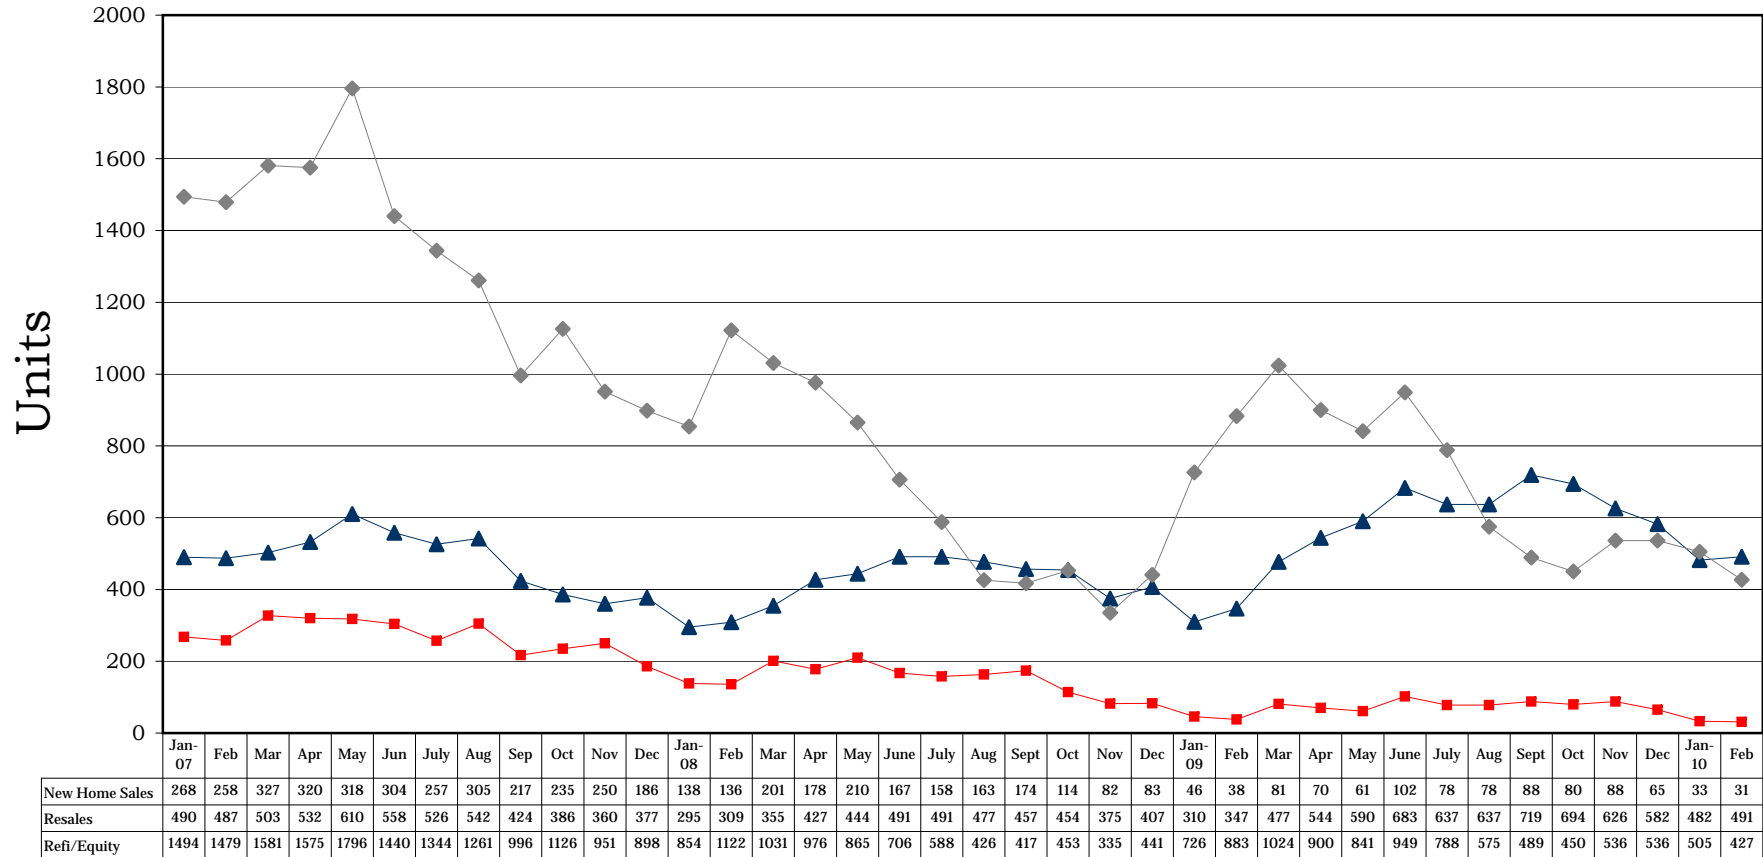

Washoe County Insured Recording Statistics January 2007 - February 2010 Resale/New Home/Refinance Trend

*Source: Dataquick Information Systems. Ticor does not guarantee the accuracy of this data. This is for informational purposes only and is intended to view the general market trend in Washoe County.